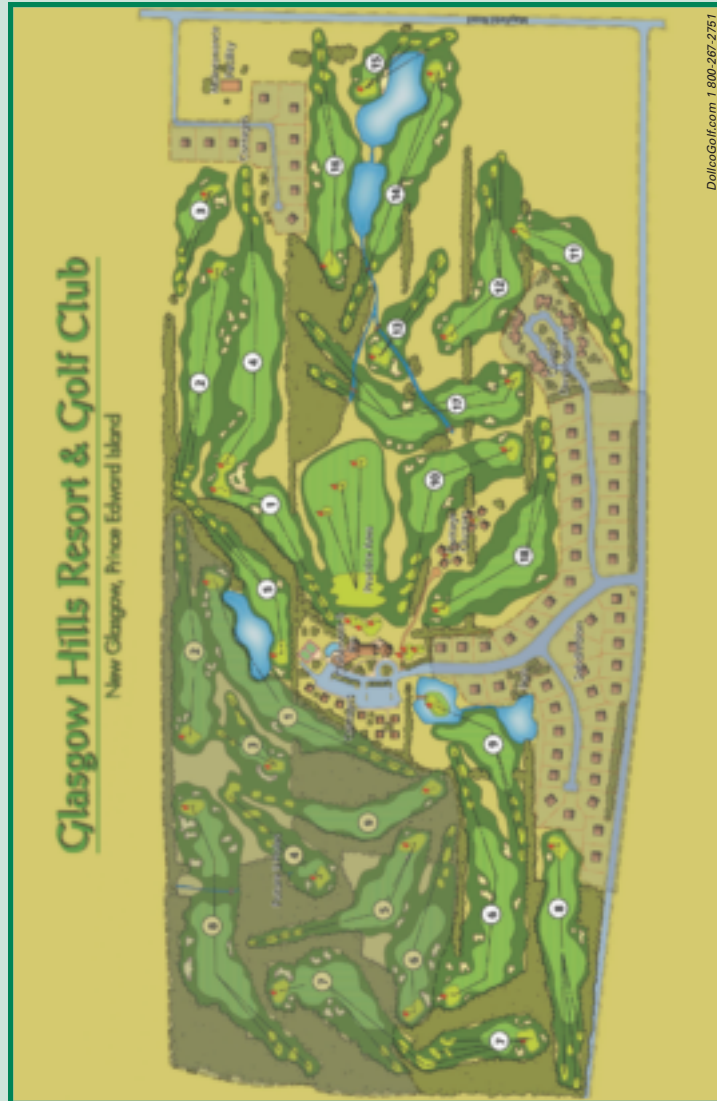

Rules of Play

Rules of the Royal Canadian Golf Association will govern play except where modified by local rules.

Local Rules

It is prohibited to enter into or play from environmentally sensitive areas. Players must, under penalty of one stroke, proceed under Rule 26-1 (ball in water hazard).

- Out of Bounds - Defined by white stakes.
- Water Hazards - Defined by yellow stakes.
- Lateral Hazards - Defined by red stakes.
- Environmentally sensitive areas defined by red stakes with green tips.

Please:

1. Repair ball marks • Replace all divots • Rake bunkers
2. Soft spikes only • Dress code in effect
   - No personal alcohol permitted

P.O. Box 5518
98 Glasgow Hills Drive
Hunter River, PE C0A 1N0
Phone: 1-866-621-2200 Fax: (902) 621-2201
E-mail: office@glasgowhills.com
www.glasgowhills.com